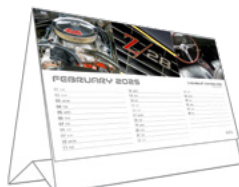

**Branding area:** 280 x 55mm

**Binding:** Full width hanger and 3-to-the-inch wiro binding

**Packaging:** Packed individually in white board postal envelopes

**Postage:** Fits small parcel postage rate

## MIDI DESK

211 x 174mm  
LANDSCAPE

**Cover:** 200gsm Carbon Capture triple coated silk art paper

**Text:** 13 month leaves 200gsm Carbon Capture triple coated silk art paper printed on both sides

**Branding:** Your details printed on 400gsm white backboard easel

**Branding area:** 197 x 24mm on both sides of the easel

**Binding:** 3-to-the-inch wiro binding

**Packaging:** Packed individually in prestige board postal envelopes

JANUARY

FEBRUARY

MARCH

APRIL

MAY