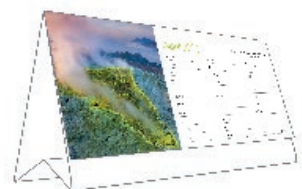

EARTH LIVE

There is nothing more powerful than nature – empower your brand.

DESK

282 x 145mm
LANDSCAPE

Cover: 200gsm Carbon Capture triple coated silk art paper

Text: 13 month leaves 200gsm Carbon Capture triple coated silk art paper printed on both sides

Branding: Your details printed on 400gsm white backboard easel

Branding area: 260 x 24mm on both sides of the easel

Binding: 3-to-the-inch wiro binding

Packaging: Packed individually in prestige board postal envelopes