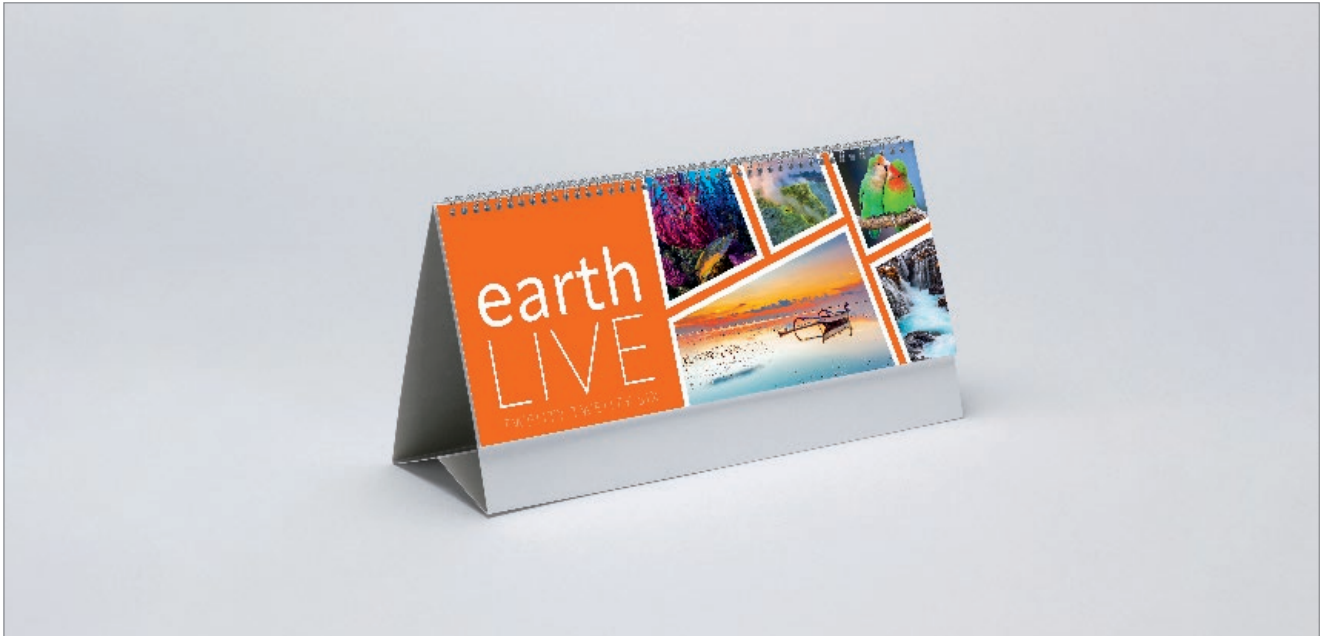

EARTH LIVE

There is nothing more powerful than nature – empower your brand.

DESK

282 x 145mm
LANDSCAPE

Cover: 200gsm Carbon Capture triple coated silk art paper

Text: 13 month leaves 200gsm Carbon Capture triple coated silk art paper printed on both sides

Branding: Your details printed on 400gsm white backboard easel

Branding area: 260 x 24mm on both sides of the easel

Binding: 3-to-the-inch wiro binding

Packaging: Packed individually in prestige board postal envelopes