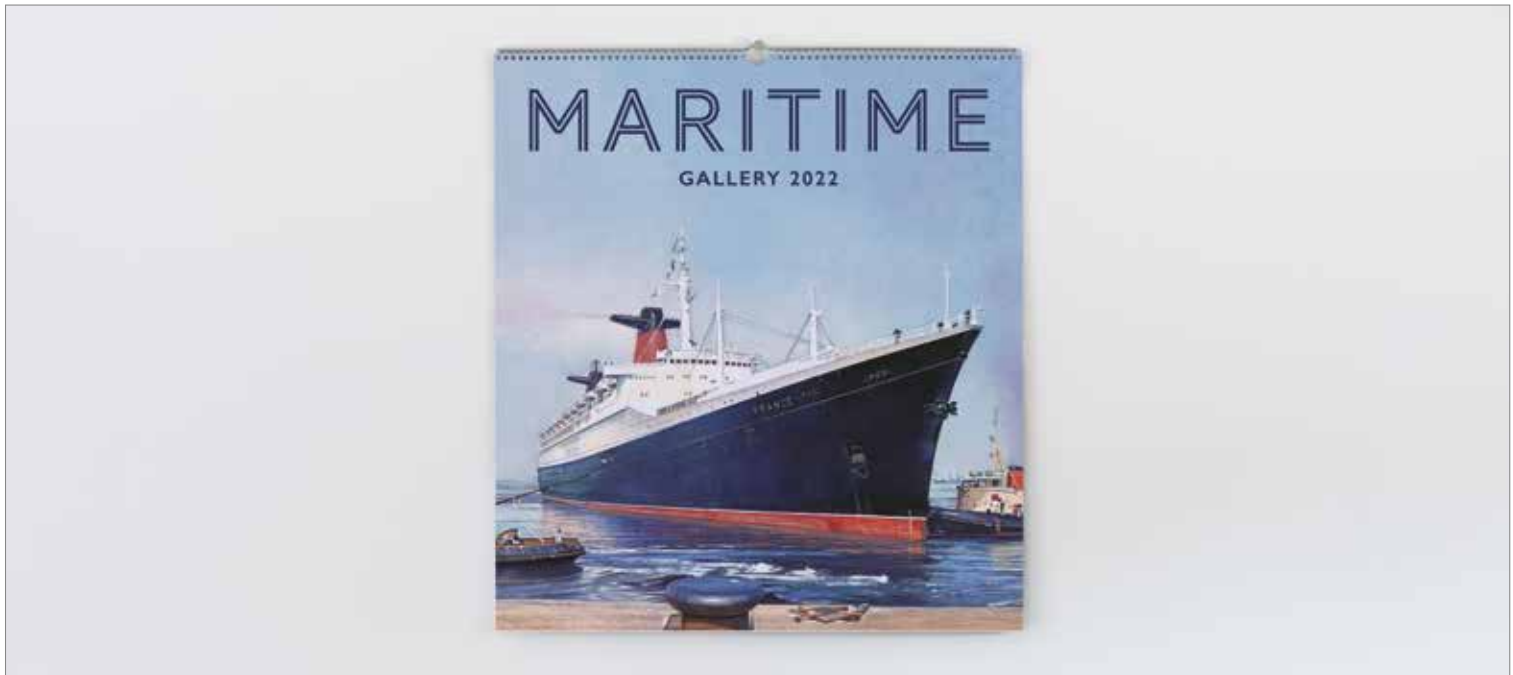

MARITIME GALLERY

Every day is plain sailing when you're accompanied by nautical art.

WALL

453 x 495mm
PORTRAIT

Cover: Canvas embossed 200gsm FSC triple coated silk art paper with foil blocking

Flysheets: 60gsm FSC opaque paper